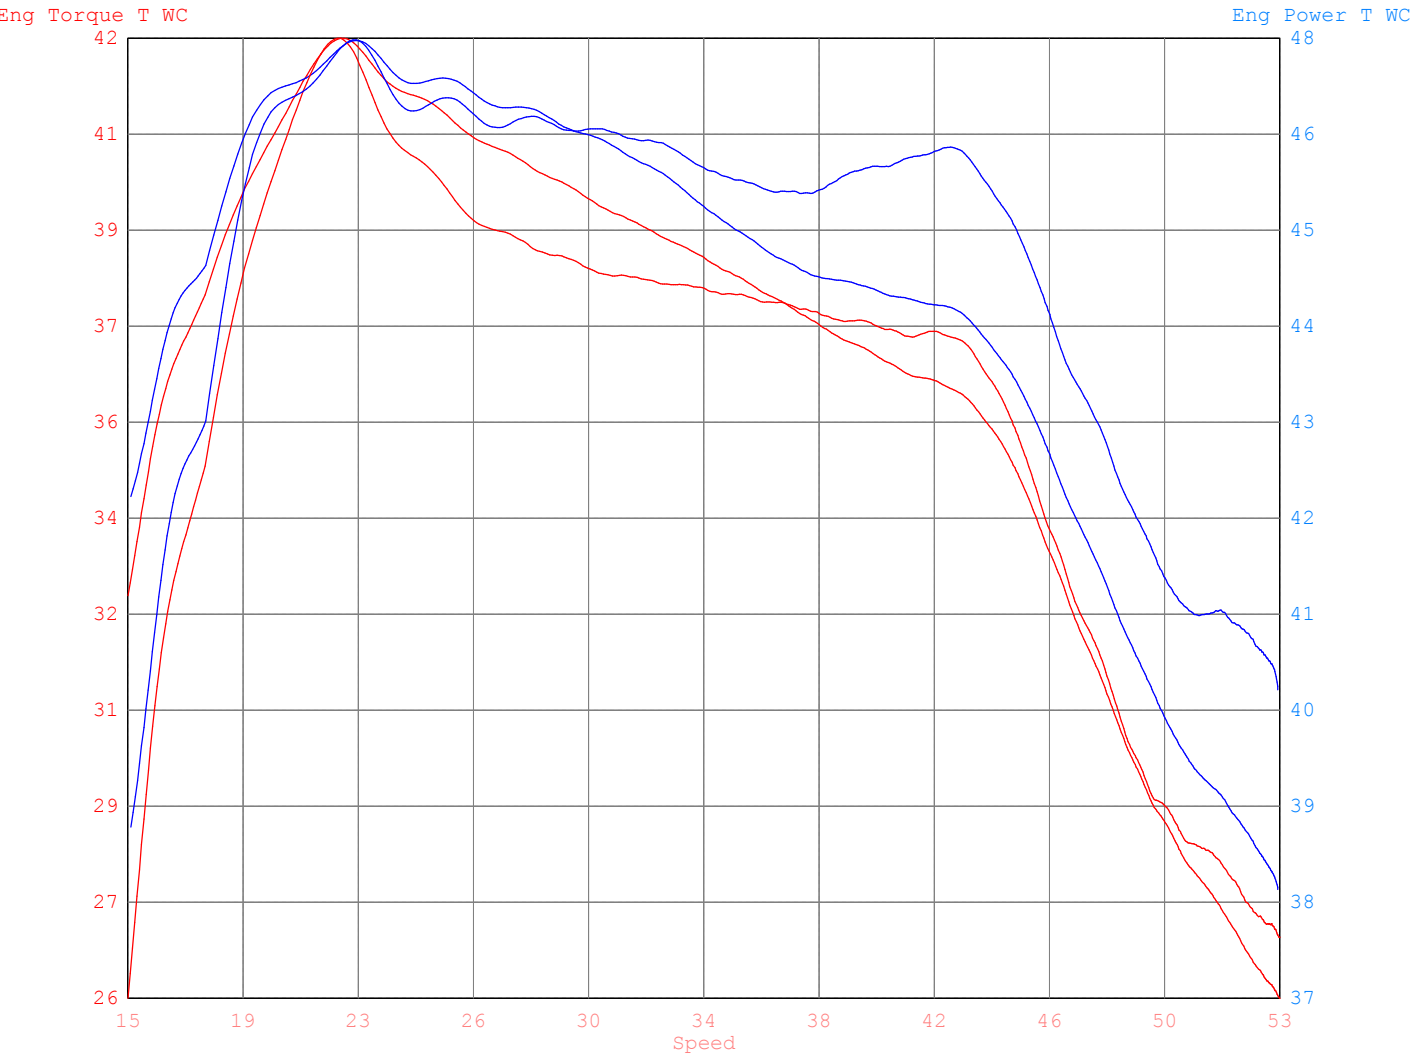

Mustang Dynamometer Test Report

Updates, Documentation & More At
www.MustangDyne.com
Or Call 1-330-963-5400

Phone: / - Fax: /

Date Printed : 2019/01/09 Filter Mode : FIR
Time Printed : 16:25:44 Filter Value : 75

Run#	License	Owner	Acquired	Test Comments
1	wolverin	YAMAHA,	01/09 14:55:55	2018 WOLVERINE X2 HMF TITAN XL SLIP ON W/ OPTI
2	wolverin	YAMAHA,	01/09 13:49:44	2018 WOLVERINE X2 STOCK
3				

Channel / Run	Min			Max			Avg		
	1	2	3	1	2	3	1	2	3
Eng Torque T WC (Ft-Lb)	28	26		42	42		36	35	
Eng Power T WC (HP)	39	37		48	48		44	42	